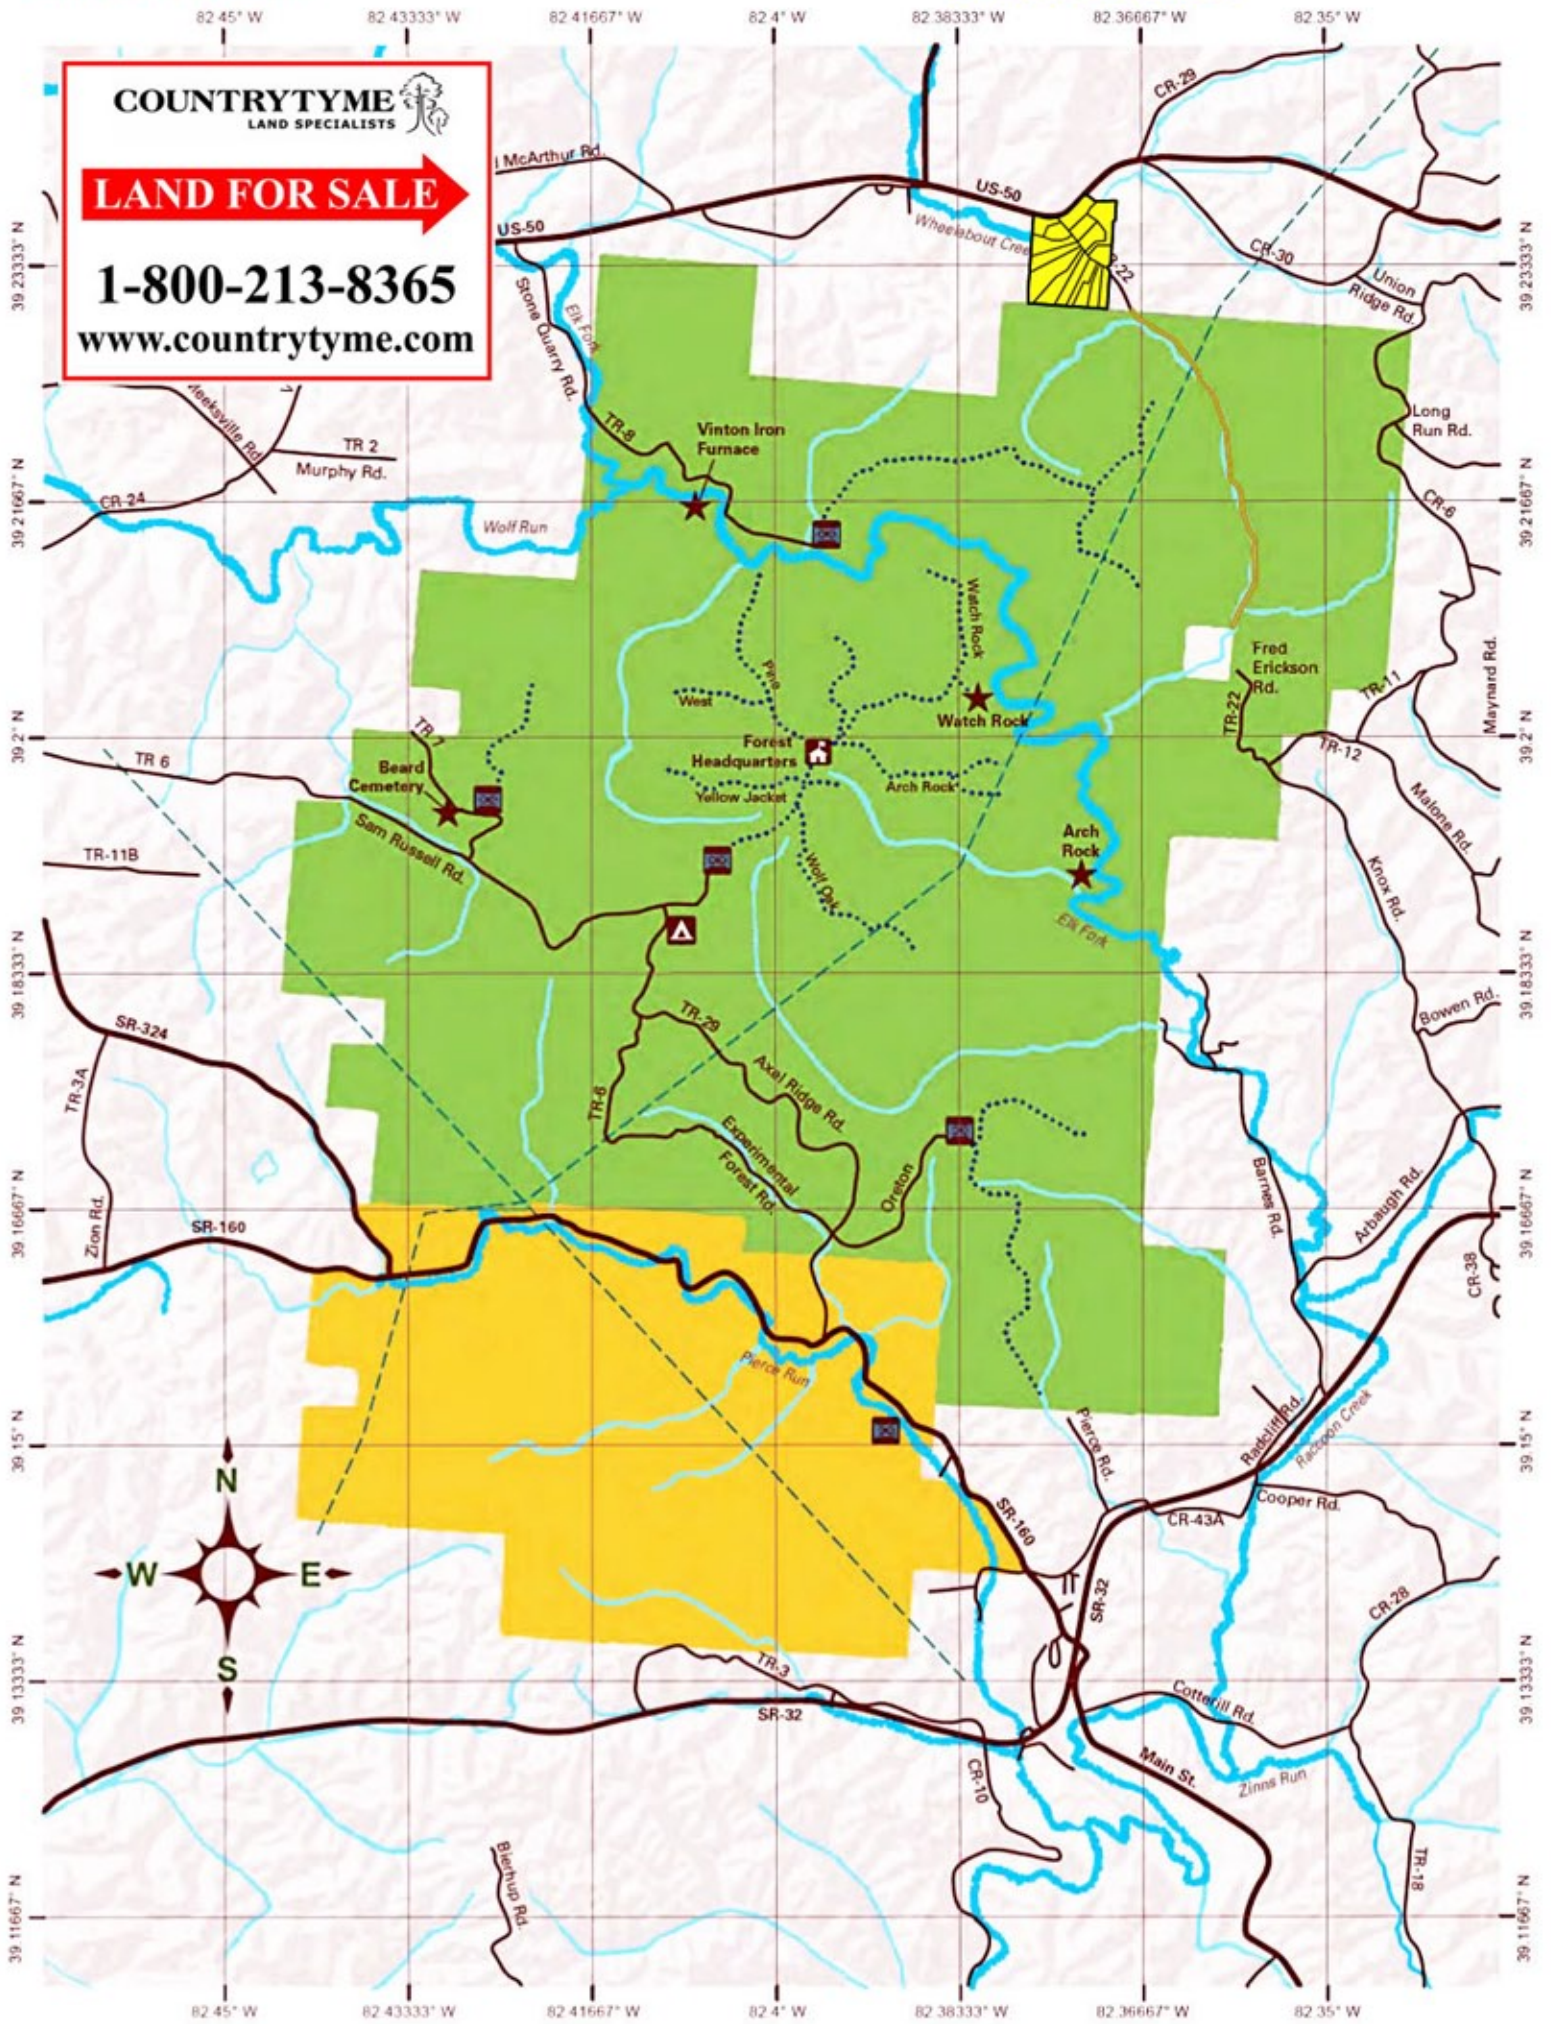

VINTON FURNACE STATE FOREST

The Woods at Wheelabout Creek

5-155 Acres Tracts

COUNTRYTYME
LAND SPECIALISTS

LAND FOR SALE

1-800-213-8365
www.countrytyme.com

MILES
0 0.5 1 1.5 2

KILOMETERS
0 0.5 1 1.5 2

1:60,000

State forest boundaries shown are representative and believed to be correct but not warranted. State forest boundary lines on the ground are identified with signs and/or yellow paint marks on trees.

Map reviewed and approved by Robert Boyles, Chief, ODNr Division of Forestry, 4/2015.

Data provided by ODNr Forestry, ODNr GIMS, US Census Tiger, ODOT.

LEGEND

- Vinton Furnace State Forest
- State Wildlife Area
- Trails
- Streams
- Intermittent Streams
- Roads
- Highways
- Power Lines
- Forest Headquarters
- Point of Interest
- Campground
- Gate